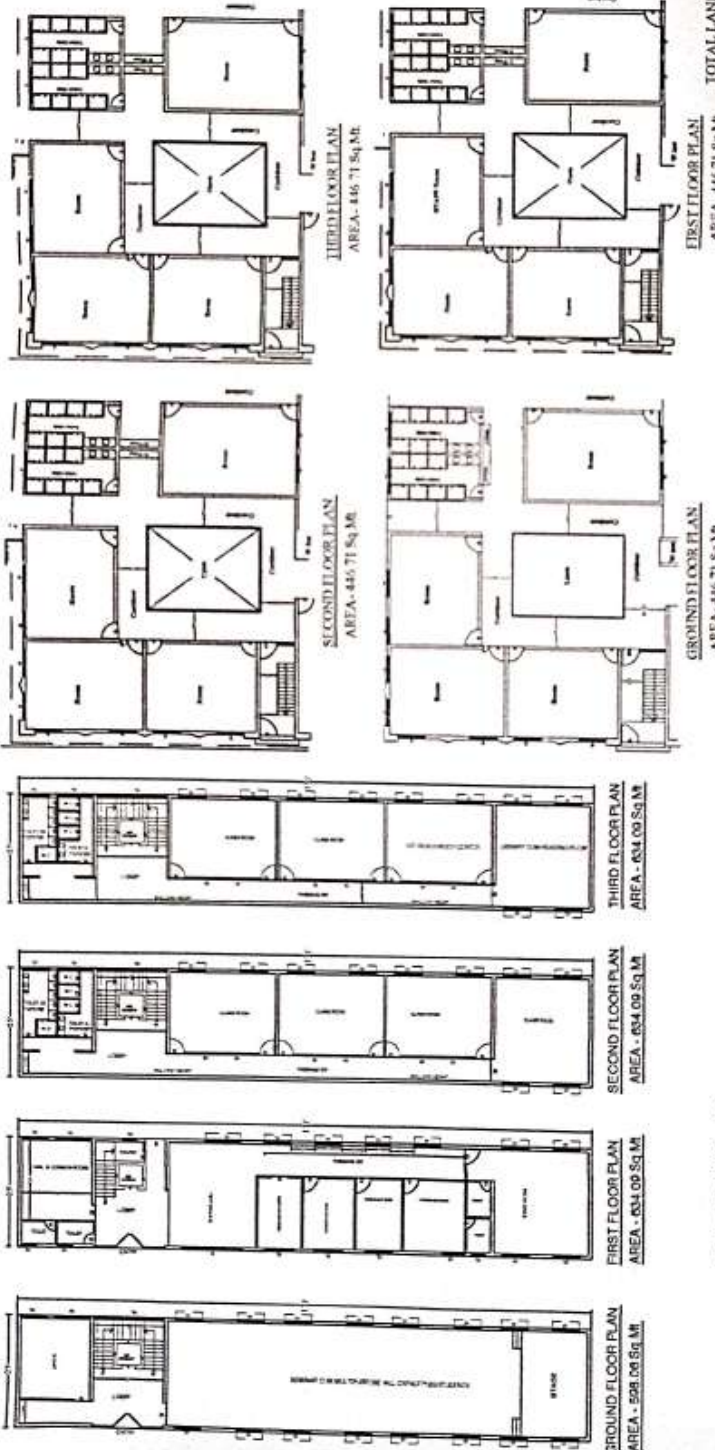

**SITE PLAN**

TOTAL LAND AREA 10000 Sq.M.  
 TOTAL TEACHER EDUCATION AREA 4500 Sq.M.  
 TOTAL BUILT UP AREA 4287.17 Sq.M.  
 CONSTRUCTION ON KHASRA NO. 30,38/1 &3/91 AT  
 VILLAGE DEVLJI ARAB TEHSIL, LADKUPA DIST. KOTA (RAJ)  
 R.M. MEMORIAL WOMEN T.T. COLLEGE, KOTA  
 (A UNIT OF R.M. EDUCATIONAL TRUST)